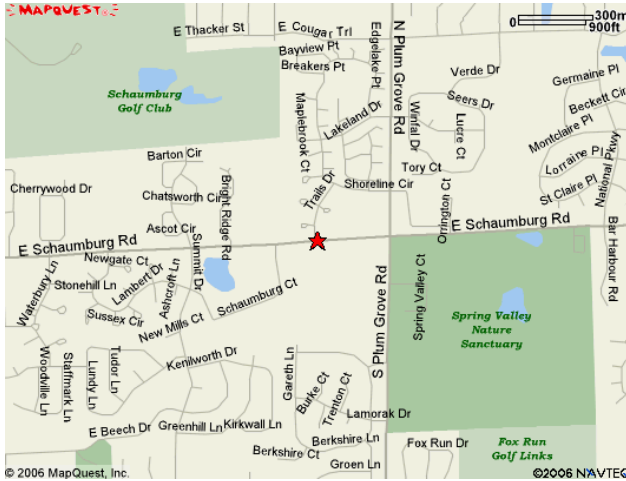

ATTORNEYS'
TITLE
GUARANTY
FUND,
INC.

ATG® OPENING NEW OFFICE IN SCHAUMBURG SEPTEMBER 1, 2006

To better serve attorney-members and their clients in the northwestern suburbs, ATG is opening a neighborhood closing office in Schaumburg, Illinois. The office has three closing rooms and will open for business on September 1, 2006. For more information on the location, see the map at left, or go to www.atgf.com and click "ATG Opens Schaumburg Office."

ATG® Schaumburg Office:
September 1, 2006
Market Square Shopping Center
700-752 East Schaumburg Road, Suite 201
Schaumburg, IL 60194-3508
Phone: 847.310.8302
Fax: 847.310.8339

"The new facility brings the total number of ATG closing offices to 13 in the Chicago area, expanding our ability to conduct closings in virtually any location in the Chicago area for the convenience to our members, other attorneys, lenders, and their clients. The Schaumburg addition will allow ATG to operate more efficiently and continue to deliver quality service to members and other customers." said Peter J. Birnbaum, ATG President and CEO.